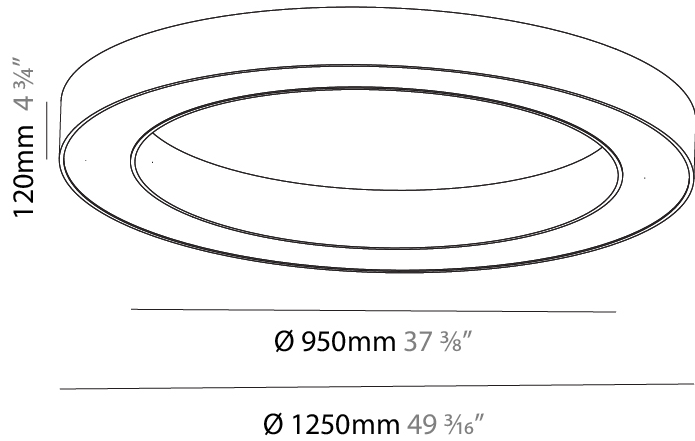

1. To build a product code in our configurator select the specify button on the base model # product page
2. To build a manual product code on this datasheet choose from the options listed below in blue font and add the suffix to the base model #

GENERAL

Series: Glorious
Subseries: Glorious
Brand: Prolicht
Division: Architectural
Mounting Type: Surface
Mounting Location: Ceiling
Subcategory: Ambient

PHYSICAL

Shape: Round
Diameter (mm): 1250
Diameter (in): 49 ³/₁₆
Height (mm): 120
Height (in): 4 ³/₄
Light Distribution: Direct
Weight (kg): 12.465
Weight (lbs): 27.42
Diffuser: PMMA - Opal or Micro-Prism
Fixture Finish: SSR / BKV / CWI / CRY / HAB / LAG / UFT / ITA / RUA / RUR / MIC / FTG / MYG / TWT / LOD / PUS / FRO / FUP / KIA / POP / BLS / SPG / MEY / GOH / GUM / CHC / COM / ABZ / JAG / OBR / MOS / ROR
Fixture Material: Aluminum

ELECTRICAL

Lamp Type: LED (Zhaga Standard)
Input Wattage (W): 60
Total Output Wattage (W): 48 / 38.4 (3500K)
Dimming: Non-Dimming / Phase Dimming (120Vac only) / 0-10V Dimming
Driver Included: Yes
Driver Location: Integrated
Driver Type: Constant Current - 120 / 277Vac
Driver Class: Class 2
Input Voltage (V): 120 - 277
Constant Current (mA): 350 / 1200 (3500K)

LED

Color Temperature (°K): 3000 / 3500 / 4000
Max. Delivered Lumen (lm): 5540 / 5733 / 5850
CRI: >80 CRI
Efficiency (%): 65
Lamp Life (hrs): 50000

OPTICAL

RATINGS AND CERTIFICATIONS

Certified By: Certified for North American Standards
IP rating: IP20